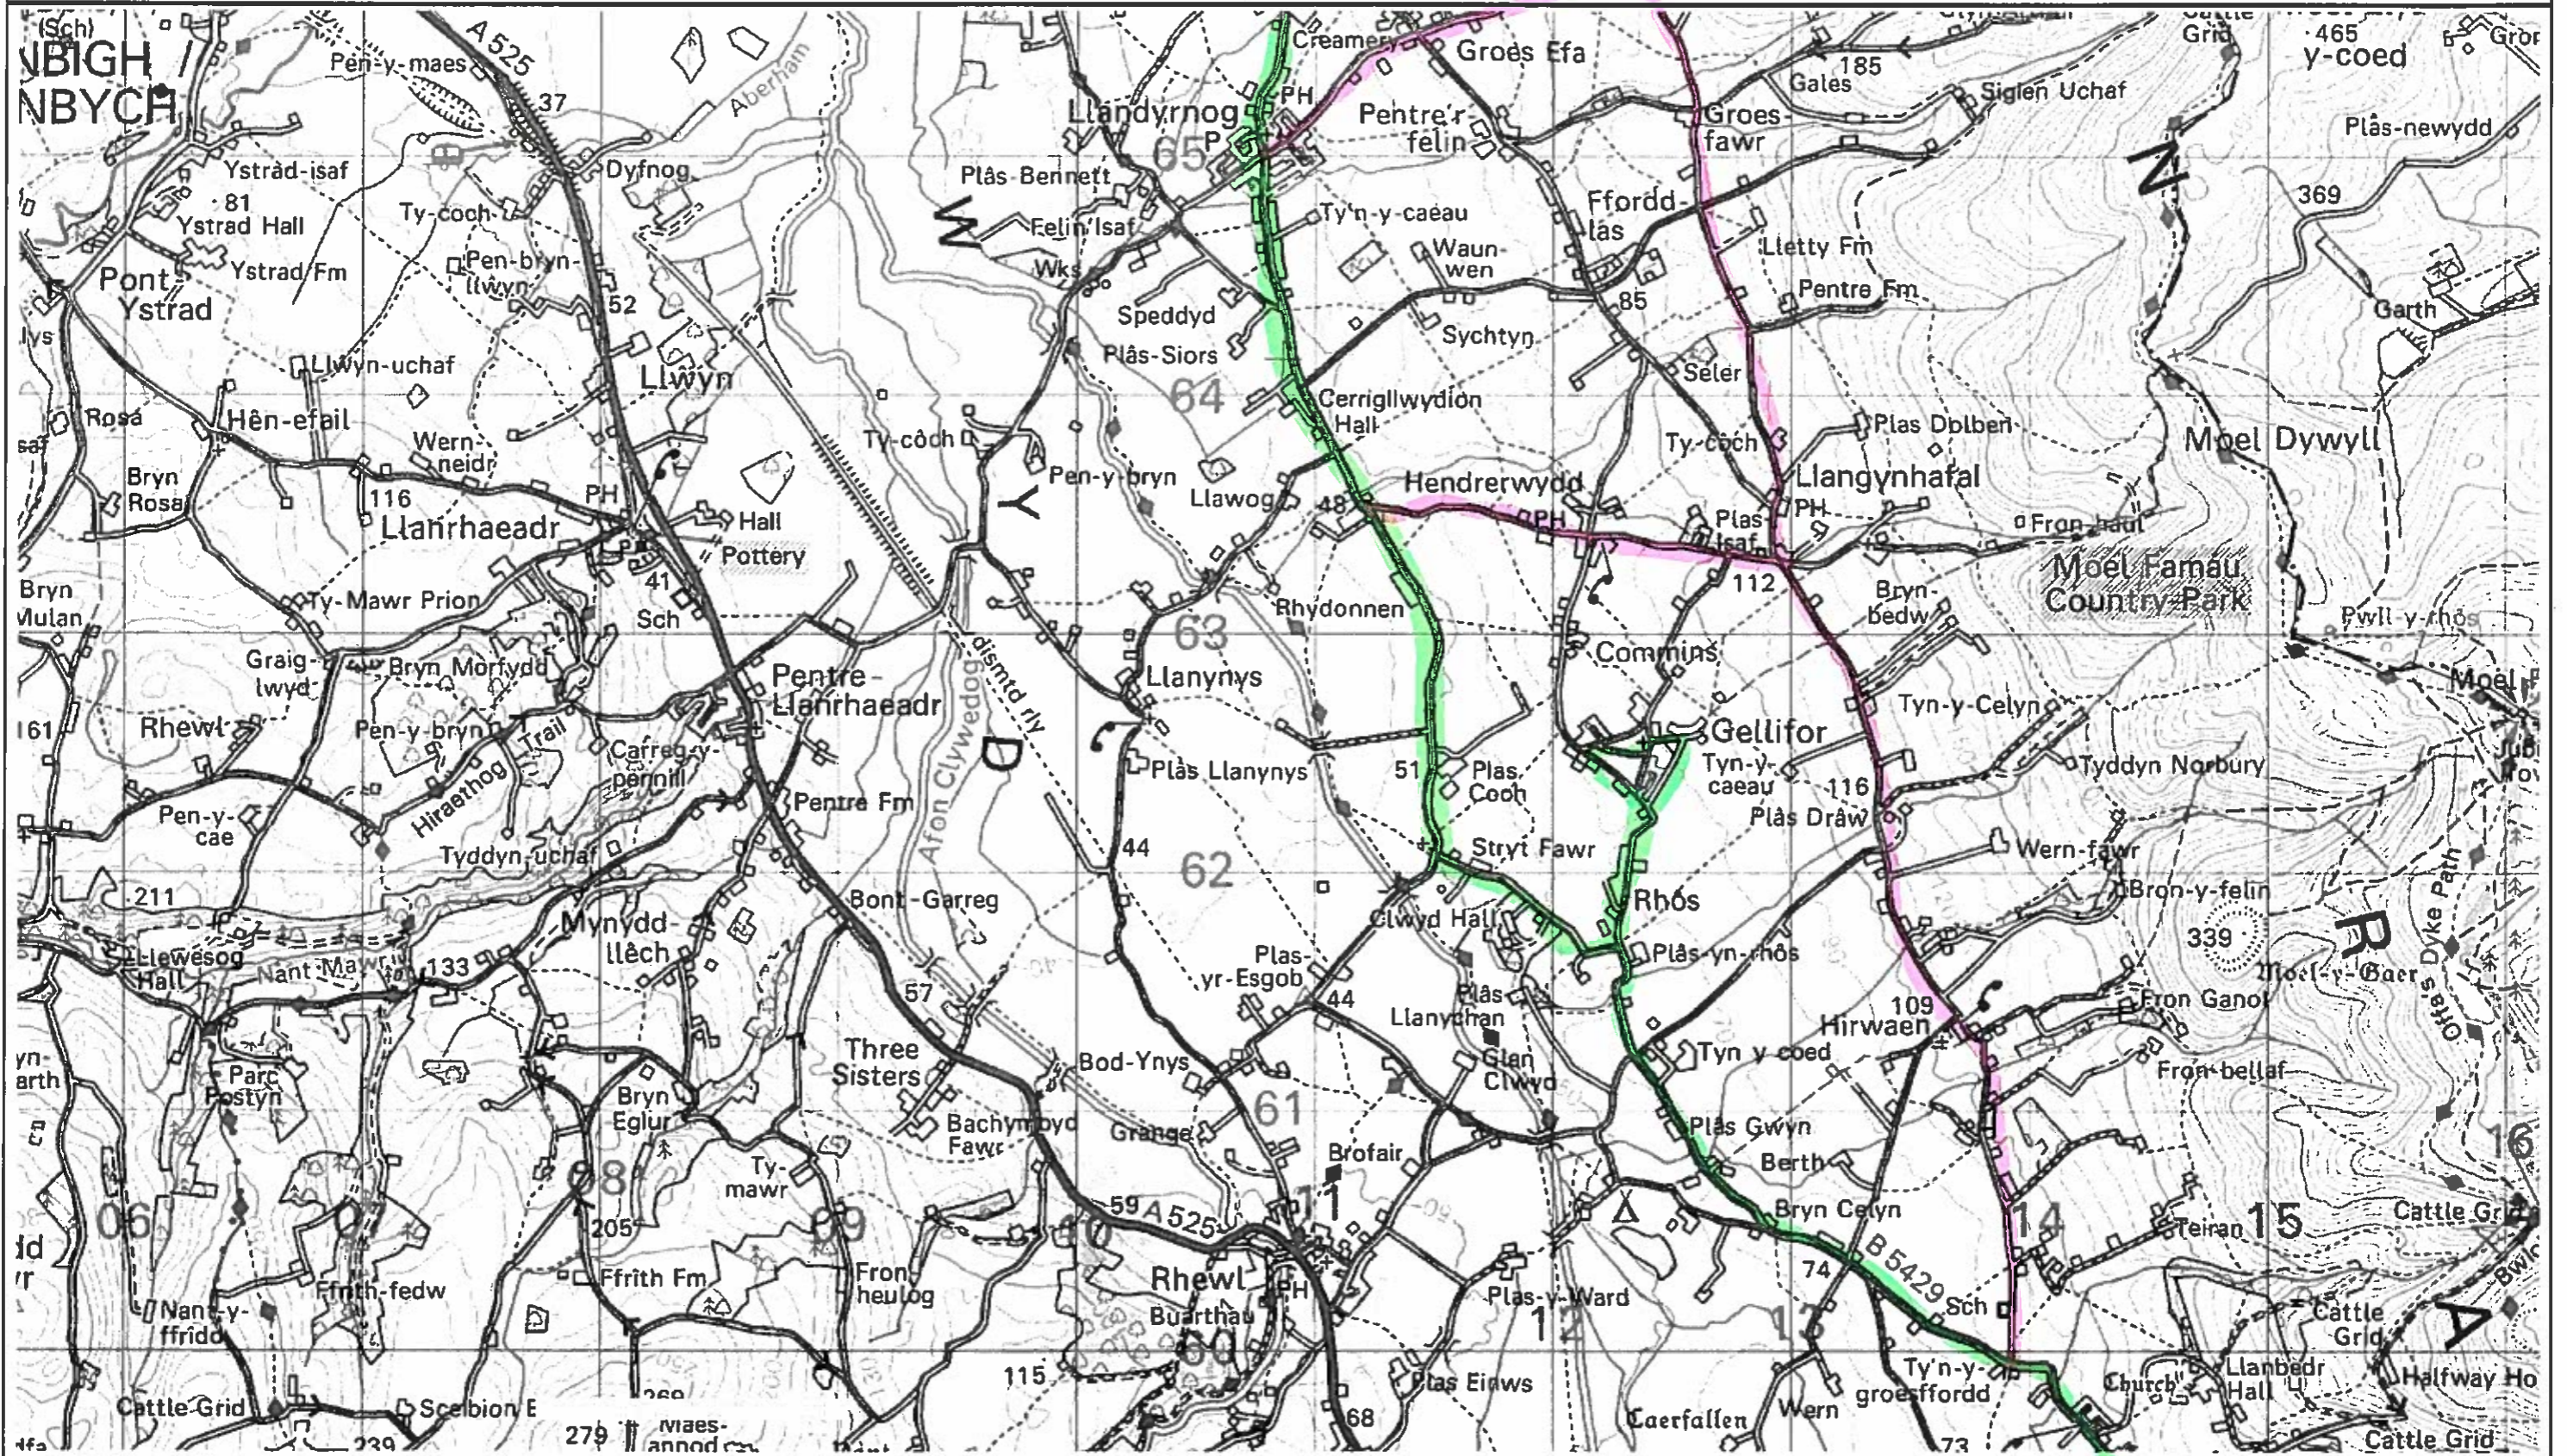

Date 4/3/2015
Scale 1/26340
Centre = 310851 E 362594 N